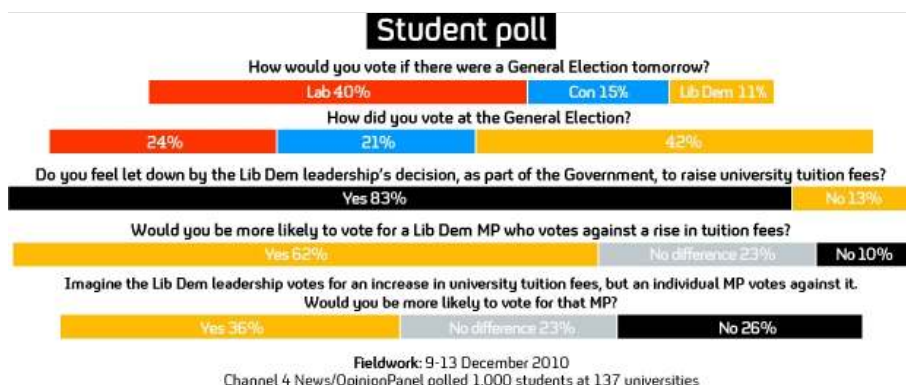

Channel 4 News

WEDNESDAY 15 December 2010

Channel 4 News poll: students desert Lib Dems over fees

Wednesday 15 December 2010

Students turn against the Liberal Democrats and embrace Labour as opposition mounts to the Coalition Government's plan to treble university tuition fees.

A Channel 4 News/[OpinionPanel](#) poll of students has found that just 11 per cent of those eligible to vote would back the Lib Dems in a General Election, while 40 per cent would support Labour and 15 per cent the Conservatives.

In contrast, 42 per cent of students who voted at the May election supported the Lib Dems, following their [pledge to oppose a rise in tuition fees](#). Labour had the backing of 24 per cent of students and the Conservatives 21 per cent.

Of all those questioned, 83 per cent said they felt let down by the Lib Dem leadership's decision to back higher fees.

The poll was carried out over several days last week, starting on Thursday, when the [Commons voted to raise fees to up to £9,000 a year from 2012](#).